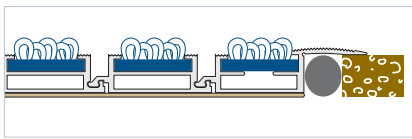

Basmat Atenea + Ramps

Height: 9 mm

- Structure: Aluminium.
- Indicated for: Places where there is no mat well.
- Height: 9 mm.
- Profile width: 33 mm.
- Profiles per linear metre: 30 units.
- Available accessories: Ramps and corner pieces.

Basmat Hermes

Height: 17 mm

- Structure: Aluminium.
- Indicated for: Recessed installation.
- Height: 17 mm.
- Profile width: 33 mm.
- Profiles per linear metre: 30 units.
- Available accessories: Framing profiles and corner pieces.

Basmat Apollo

Height: 22 mm

- Structure: Aluminium.
- Indicated for: Recessed installation.
- Height: 22 mm.
- Profile width: 33 mm.
- Profiles per linear metre: 30 units.
- Available accessories: Framing profiles and corner pieces.