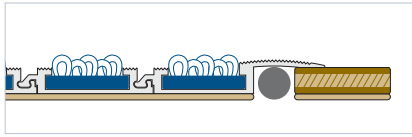

Basmat Atenea

Height: 9 mm

- Structure: Aluminium.
- Indicated for: Laminated floors and floors of all heights.
- Height: 9 mm.
- Profile width: 33 mm.
- Profiles per linear metre: 30 units.
- Available accessories: Framing profiles and corner pieces.

Basmat Atenea + Ramps

Height: 9 mm

- Structure: Aluminium.
- Indicated for: Places where there is no mat well.
- Height: 9 mm.
- Profile width: 33 mm.
- Profiles per linear metre: 30 units.
- Available accessories: Ramps and corner pieces.

Basmat Hermes

Height: 17 mm

- Structure: Aluminium.
- Indicated for: Recessed installation.
- Height: 17 mm.
- Profile width: 33 mm.
- Profiles per linear metre: 30 units.
- Available accessories: Framing profiles and corner pieces.

Basmat Apollo

Height: 22 mm

- Structure: Aluminium.
- Indicated for: Recessed installation.
- Height: 22 mm.
- Profile width: 33 mm.
- Profiles per linear metre: 30 units.
- Available accessories: Framing profiles and corner pieces.