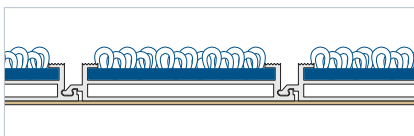

Basmat Artemis

Height: 9 mm

- Structure: Aluminium.
- Indicated for: Recessed or surface installation.
- Height: 9 mm.
- Profile width: 69 mm.
- Profiles per linear metre: 14 units.
- Available accessories: Framing profiles and corner pieces. Ramps and corner pieces (Artemis + Ramps).

Basmat Artemis + Ramps

Height: 9 mm

- Structure: Aluminium.
- Indicated for: Recessed or surface installation.
- Height: 9 mm.
- Profile width: 69 mm.
- Profiles per linear metre: 14 units.
- Available accessories: Ramps and corner pieces.

Basmat Cronos

Height: 17 mm

- Structure: Aluminium.
- Indicated for: Recessed installation. Large installations.
- Height: 17 mm.
- Profile width: 69 mm.
- Profiles per linear metre: 14 units.
- Available accessories: Framing profiles and corner pieces.