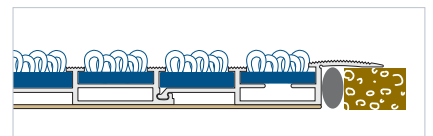

Basmat Cronos

Height: 17 mm

- Structure: Aluminium.
- Indicated for: Recessed installation. Large installations.
- Height: 17 mm.
- Profile width: 69 mm.
- Profiles per linear metre: 14 units.
- Available accessories: Framing profiles and corner pieces.

Basmat Zeus

Height: 17 mm

- Structure: Aluminium.
- Indicated for: Recessed installation. Large installations.
- Height: 17 mm.
- Profile width: 52 mm.
- Profiles per linear metre: 20 units.
- Available accessories: Framing profiles and corner pieces.