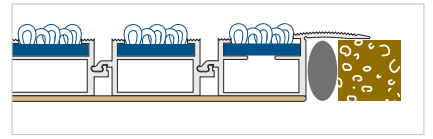

Basmat Atenea + Ramps

Height: 9 mm

- Structure: Aluminium.
- Indicated for: Places where there is no mat well.
- Height: 9 mm.
- Profile width: 33 mm.
- Profiles per linear metre: 30 units.
- Available accessories: Ramps and corner pieces.

Basmat Hermes

Height: 17 mm

- Structure: Aluminium.
- Indicated for: Recessed installation.
- Height: 17 mm.
- Profile width: 33 mm.
- Profiles per linear metre: 30 units.
- Available accessories: Framing profiles and corner pieces.

Basmat Apollo

Height: 22 mm

- Structure: Aluminium.
- Indicated for: Recessed installation.
- Height: 22 mm.
- Profile width: 33 mm.
- Profiles per linear metre: 30 units.
- Available accessories: Framing profiles and corner pieces.

Basmat Artemis

Height: 9 mm

- Structure: Aluminium.
- Indicated for: Recessed or surface installation.
- Height: 9 mm.
- Profile width: 69 mm.
- Profiles per linear metre: 14 units.
- Available accessories: Framing profiles and corner pieces. Ramps and corner pieces (Artemis + Ramps).