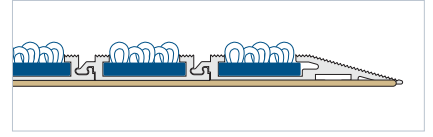

Basmat Atenea

Height: 9 mm

- Structure: Aluminium.
- Indicated for: Laminated floors and floors of all heights.
- Height: 9 mm.
- Profile width: 33 mm.
- Profiles per linear metre: 30 units.
- Available accessories: Framing profiles and corner pieces.

Basmat Atenea + Ramps

Height: 9 mm

- Structure: Aluminium.
- Indicated for: Places where there is no mat well.
- Height: 9 mm.
- Profile width: 33 mm.
- Profiles per linear metre: 30 units.
- Available accessories: Ramps and corner pieces.

Basmat Hermes

Height: 17 mm

- Structure: Aluminium.
- Indicated for: Recessed installation.
- Height: 17 mm.
- Profile width: 33 mm.
- Profiles per linear metre: 30 units.
- Available accessories: Framing profiles and corner pieces.

Basmat Apollo

Height: 22 mm

- Structure: Aluminium.
- Indicated for: Recessed installation.
- Height: 22 mm.
- Profile width: 33 mm.
- Profiles per linear metre: 30 units.
- Available accessories: Framing profiles and corner pieces.