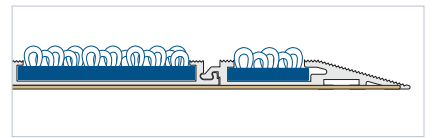

Basmat Hermes

Height: 17 mm

- Structure: Aluminium.
- Indicated for: Recessed installation.
- Height: 17 mm.
- Profile width: 33 mm.
- Profiles per linear metre: 30 units.
- Available accessories: Framing profiles and corner pieces.

Basmat Apollo

Height: 22 mm

- Structure: Aluminium.
- Indicated for: Recessed installation.
- Height: 22 mm.
- Profile width: 33 mm.
- Profiles per linear metre: 30 units.
- Available accessories: Framing profiles and corner pieces.

Basmat Artemis

Height: 9 mm

- Structure: Aluminium.
- Indicated for: Recessed or surface installation.
- Height: 9 mm.
- Profile width: 69 mm.
- Profiles per linear metre: 14 units.
- Available accessories: Framing profiles and corner pieces. Ramps and corner pieces (Artemis + Ramps).

Basmat Artemis + Ramps

Height: 9 mm

- Structure: Aluminium.
- Indicated for: Recessed or surface installation.
- Height: 9 mm.
- Profile width: 69 mm.
- Profiles per linear metre: 14 units.
- Available accessories: Ramps and corner pieces.