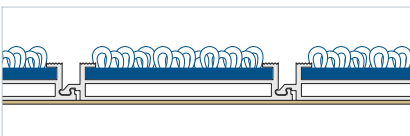

Basmat Apolo

Height: 7/8"

- Structure: Aluminum.
- Indicated for: Recessed installation.
- Height: 7/8".
- Profile width: 1 5/16".
- Profiles per foot: 9 units.
- Available accessories: Framing profiles and corner pieces.

Basmat Artemis

Height: 3/8"

- Structure: Aluminum.
- Indicated for: Recessed or surface installation.
- Height: 3/8".
- Profile width: 2 11/16".
- Profiles per foot: 4 units.
- Available accessories: Framing profiles and corner pieces. Ramps and corner pieces (Artemis + Ramps)

Basmat Artemis + Ramps

Height: 3/8"

- Structure: Aluminum.
- Indicated for: Recessed or surface installation.
- Height: 3/8".
- Profile width: 2 11/16".
- Profiles per foot: 4 units.
- Available accessories: Ramps and corner pieces.

Basmat Cronos

Height: 11/16"

- Structure: Aluminum.
- Indicated for: Recessed installation. Large installations.
- Height: 11/16".
- Profile width: 2 11/16".
- Profiles per foot: 4 units.
- Available accessories: Framing profiles and corner pieces.