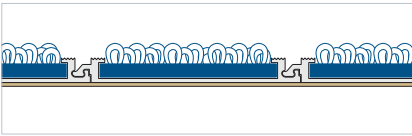

Basmat Atenea + Ramps

Height: 3/8"

- Structure: Aluminum.
- Indicated for: Places where there is no mat well.
- Height: 3/8".
- Profile width: 1 5/16".
- Profiles per foot: 9 units.
- Available accessories: Ramps and corner pieces.

Basmat Hermes

Height: 11/16"

- Structure: Aluminum.
- Indicated for: Recessed installation.
- Height: 11/16".
- Profile width: 1 5/16".
- Profiles per foot: 9 units.
- Available accessories: Framing profiles and corner pieces.

Basmat Apolo

Height: 7/8"

- Structure: Aluminum.
- Indicated for: Recessed installation.
- Height: 7/8".
- Profile width: 1 5/16".
- Profiles per foot: 9 units.
- Available accessories: Framing profiles and corner pieces.

Basmat Artemis

Height: 3/8"

- Structure: Aluminum.
- Indicated for: Recessed or surface installation.
- Height: 3/8".
- Profile width: 2 11/16".
- Profiles per foot: 4 units.
- Available accessories: Framing profiles and corner pieces. Ramps and corner pieces (Artemis + Ramps)