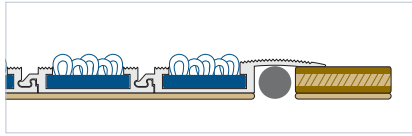

Basmat Atenea

Height: 3/8"

- Structure: Aluminum.
- Indicated for: Laminated floors and floors of all heights.
- Height: 3/8".
- Profile width: 1 5/16".
- Profiles per foot: 9 units.
- Available accessories: Framing profiles and corner pieces.

Basmat Atenea + Ramps

Height: 3/8"

- Structure: Aluminum.
- Indicated for: Places where there is no mat well.
- Height: 3/8".
- Profile width: 1 5/16".
- Profiles per foot: 9 units.
- Available accessories: Ramps and corner pieces.

Basmat Hermes

Height: 11/16"

- Structure: Aluminum.
- Indicated for: Recessed installation.
- Height: 11/16".
- Profile width: 1 5/16".
- Profiles per foot: 9 units.
- Available accessories: Framing profiles and corner pieces.

Basmat Apolo

Height: 7/8"

- Structure: Aluminum.
- Indicated for: Recessed installation.
- Height: 7/8".
- Profile width: 1 5/16".
- Profiles per foot: 9 units.
- Available accessories: Framing profiles and corner pieces.