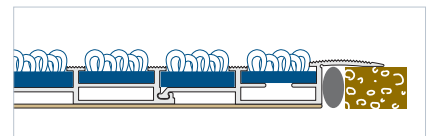

Basmat Apolo

Height: 7/8"

- Structure: Aluminum.
- Indicated for: Recessed installation.
- Height: 7/8".
- Profile width: 1 5/16".
- Profiles per foot: 9 units.
- Available accessories: Framing profiles and corner pieces.

Basmat Artemis + Ramps

Height: 3/8"

- Structure: Aluminum.
- Indicated for: Recessed or surface installation.
- Height: 3/8".
- Profile width: 2 11/16".
- Profiles per foot: 4 units.
- Available accessories: Ramps and corner pieces.

Basmat Cronos

Height: 11/16"

- Structure: Aluminum.
- Indicated for: Recessed installation. Large installations.
- Height: 11/16".
- Profile width: 2 11/16".
- Profiles per foot: 4 units.
- Available accessories: Framing profiles and corner pieces.

Basmat Zeus

Height: 11/16"

- Structure: Aluminum.
- Indicated for: Recessed installation. Large installations.
- Height: 11/16".
- Profile width: 1" + 1".
- Profiles per foot: 6 units.
- Available accessories: Framing profiles and corner pieces.