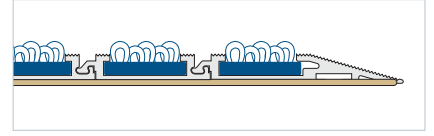

Basmat Atenea

Height: 3/8"

- Structure: Aluminum.
- Indicated for: Laminated floors and floors of all heights.
- Height: 3/8".
- Profile width: 1 5/16".
- Profiles per foot: 9 units.
- Available accessories: Framing profiles and corner pieces.

Basmat Atenea + Ramps

Height: 3/8"

- Structure: Aluminum.
- Indicated for: Places where there is no mat well.
- Height: 3/8".
- Profile width: 1 5/16".
- Profiles per foot: 9 units.
- Available accessories: Ramps and corner pieces.

Basmat Hermes

Height: 11/16"

- Structure: Aluminum.
- Indicated for: Recessed installation.
- Height: 11/16".
- Profile width: 1 5/16".
- Profiles per foot: 9 units.
- Available accessories: Framing profiles and corner pieces.

Basmat Apolo

Height: 7/8"

- Structure: Aluminum.
- Indicated for: Recessed installation.
- Height: 7/8".
- Profile width: 1 5/16".
- Profiles per foot: 9 units.
- Available accessories: Framing profiles and corner pieces.