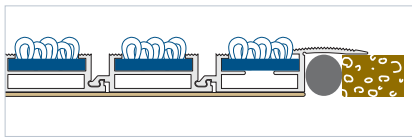

Basmat Atenea

Height: 3/8"

- Structure: Aluminum.
- Indicated for: Laminated floors and floors of all heights.
- Height: 3/8".
- Profile width: 1 5/16".
- Profiles per foot: 9 units.
- Available accessories: Framing profiles and corner pieces.

Basmat Atenea + Ramps

Height: 3/8"

- Structure: Aluminum.
- Indicated for: Places where there is no mat well.
- Height: 3/8".
- Profile width: 1 5/16".
- Profiles per foot: 9 units.
- Available accessories: Ramps and corner pieces.

Basmat Hermes

Height: 11/16"

- Structure: Aluminum.
- Indicated for: Recessed installation.
- Height: 11/16".
- Profile width: 1 5/16".
- Profiles per foot: 9 units.
- Available accessories: Framing profiles and corner pieces.

Basmat Apolo

Height: 7/8"

- Structure: Aluminum.
- Indicated for: Recessed installation.
- Height: 7/8".
- Profile width: 1 5/16".
- Profiles per foot: 9 units.
- Available accessories: Framing profiles and corner pieces.