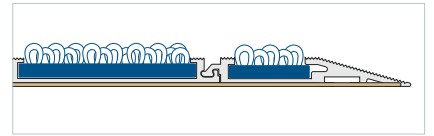

Basmat Hermes

Height: 11/16"

- Structure: Aluminum.
- Indicated for: Recessed installation.
- Height: 11/16".
- Profile width: 1 5/16".
- Profiles per foot: 9 units.
- Available accessories: Framing profiles and corner pieces.

Basmat Apolo

Height: 7/8"

- Structure: Aluminum.
- Indicated for: Recessed installation.
- Height: 7/8".
- Profile width: 1 5/16".
- Profiles per foot: 9 units.
- Available accessories: Framing profiles and corner pieces.

Basmat Artemis

Height: 3/8"

- Structure: Aluminum.
- Indicated for: Recessed or surface installation.
- Height: 3/8".
- Profile width: 2 11/16".
- Profiles per foot: 4 units.
- Available accessories: Framing profiles and corner pieces. Ramps and corner pieces (Artemis + Ramps)

Basmat Artemis + Ramps

Height: 3/8"

- Structure: Aluminum.
- Indicated for: Recessed or surface installation.
- Height: 3/8".
- Profile width: 2 11/16".
- Profiles per foot: 4 units.
- Available accessories: Ramps and corner pieces.