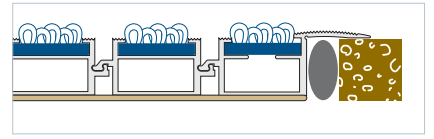

Basmat Atenea + Ramps

Height: 3/8"

- Structure: Aluminum.
- Indicated for: Places where there is no mat well.
- Height: 3/8".
- Profile width: 1 5/16".
- Profiles per foot: 9 units.
- Available accessories: Ramps and corner pieces.

Basmat Hermes

Height: 11/16"

- Structure: Aluminum.
- Indicated for: Recessed installation.
- Height: 11/16".
- Profile width: 1 5/16".
- Profiles per foot: 9 units.
- Available accessories: Framing profiles and corner pieces.

Basmat Apolo

Height: 7/8"

- Structure: Aluminum.
- Indicated for: Recessed installation.
- Height: 7/8".
- Profile width: 1 5/16".
- Profiles per foot: 9 units.
- Available accessories: Framing profiles and corner pieces.

Basmat Artemis

Height: 3/8"

- Structure: Aluminum.
- Indicated for: Recessed or surface installation.
- Height: 3/8".
- Profile width: 2 11/16".
- Profiles per foot: 4 units.
- Available accessories: Framing profiles and corner pieces. Ramps and corner pieces (Artemis + Ramps)